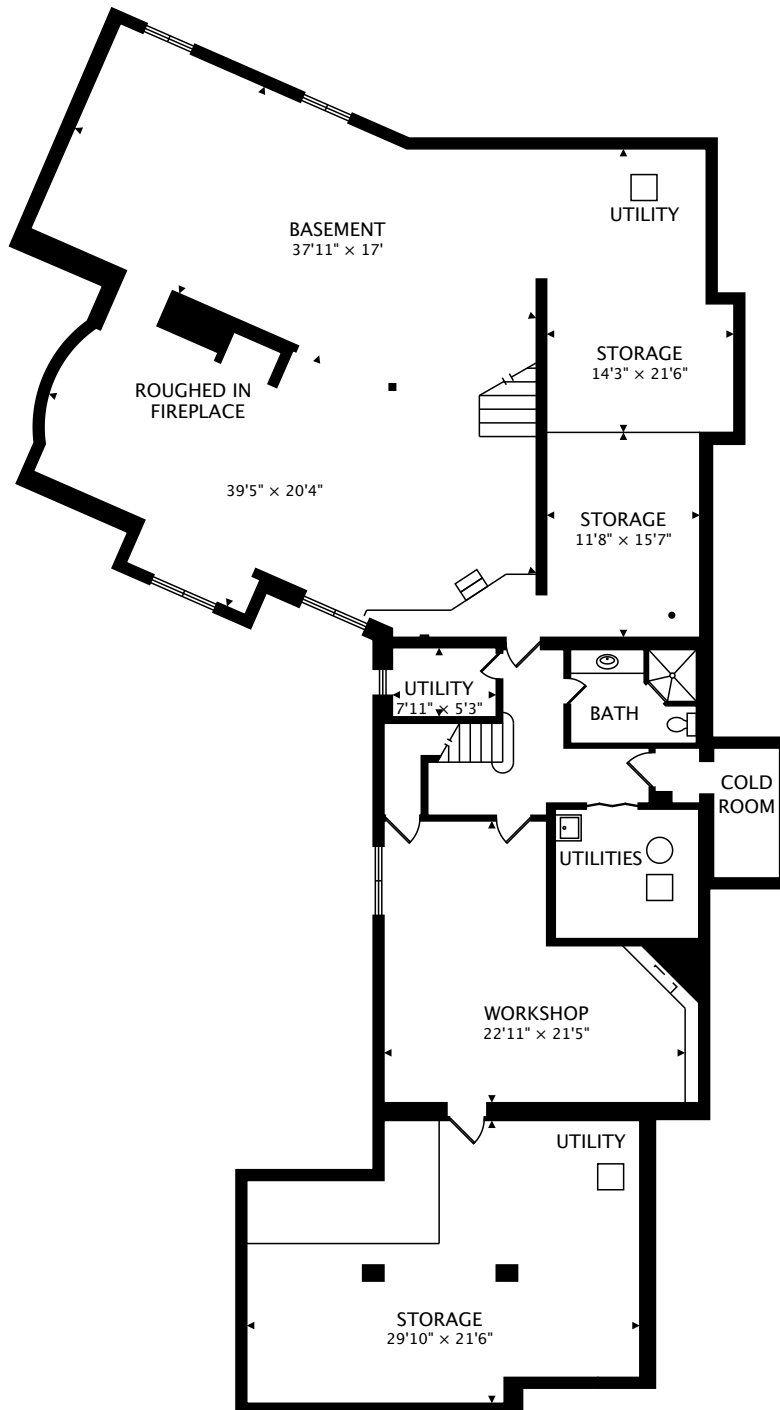

19 LORRAINE GARDENS

ETOBICOKE, ON M9B 4Z5

MAIN
3833 sq ft

TOTAL
5230 sq ft + 3622 sq ft BELOW GRADE

CAPTURED ON: 15 NOV 2017

DIMENSIONS, AREAS, LAYOUTS AND DETAILS ARE APPROXIMATE AND SHOULD BE CONSIDERED ILLUSTRATIVE ONLY.

19 LORRAINE GARDENS

ETOBICOKE, ON M9B 4Z5

SECOND
1397 sq ft

TOTAL
5230 sq ft + 3622 sq ft BELOW GRADE

CAPTURED ON: 15 NOV 2017
DIMENSIONS, AREAS, LAYOUTS AND DETAILS ARE APPROXIMATE
AND SHOULD BE CONSIDERED ILLUSTRATIVE ONLY.

19 LORRAINE GARDENS

ETOBICOKE, ON M9B 4Z5

LOWER
3622 sq ft BELOW GRADE

TOTAL
5230 sq ft + 3622 sq ft BELOW GRADE

CAPTURED ON: 15 NOV 2017
DIMENSIONS, AREAS, LAYOUTS AND DETAILS ARE APPROXIMATE
AND SHOULD BE CONSIDERED ILLUSTRATIVE ONLY.