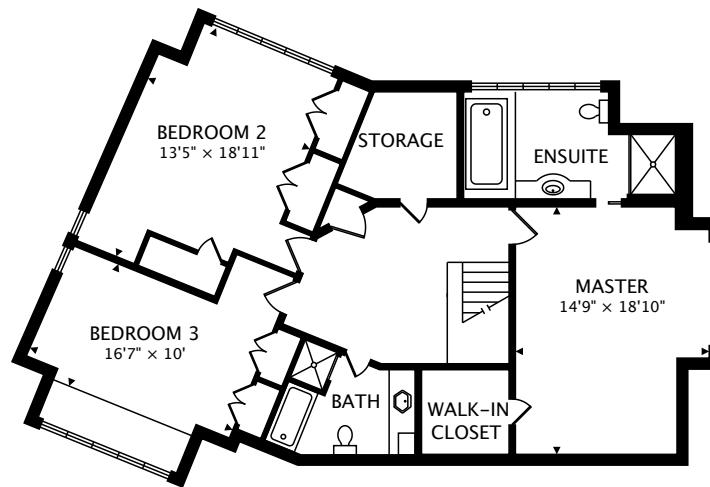

19 LORRAINE GARDENS

ETOBICOKE, ON M9B 4Z5

MAIN
3833 sq ft

TOTAL
5230 sq ft + 3622 sq ft BELOW GRADE

CAPTURED ON: 15 NOV 2017

DIMENSIONS, AREAS, LAYOUTS AND DETAILS ARE APPROXIMATE AND SHOULD BE CONSIDERED ILLUSTRATIVE ONLY.

19 LORRAINE GARDENS

ETOBICOKE, ON M9B 4Z5

SECOND
1397 sq ft

TOTAL
5230 sq ft + 3622 sq ft BELOW GRADE

CAPTURED ON: 15 NOV 2017
DIMENSIONS, AREAS, LAYOUTS AND DETAILS ARE APPROXIMATE
AND SHOULD BE CONSIDERED ILLUSTRATIVE ONLY.

19 LORRAINE GARDENS

ETOBICOKE, ON M9B 4Z5

LOWER
3622 sq ft BELOW GRADE

TOTAL
5230 sq ft + 3622 sq ft BELOW GRADE

CAPTURED ON: 15 NOV 2017
DIMENSIONS, AREAS, LAYOUTS AND DETAILS ARE APPROXIMATE
AND SHOULD BE CONSIDERED ILLUSTRATIVE ONLY.