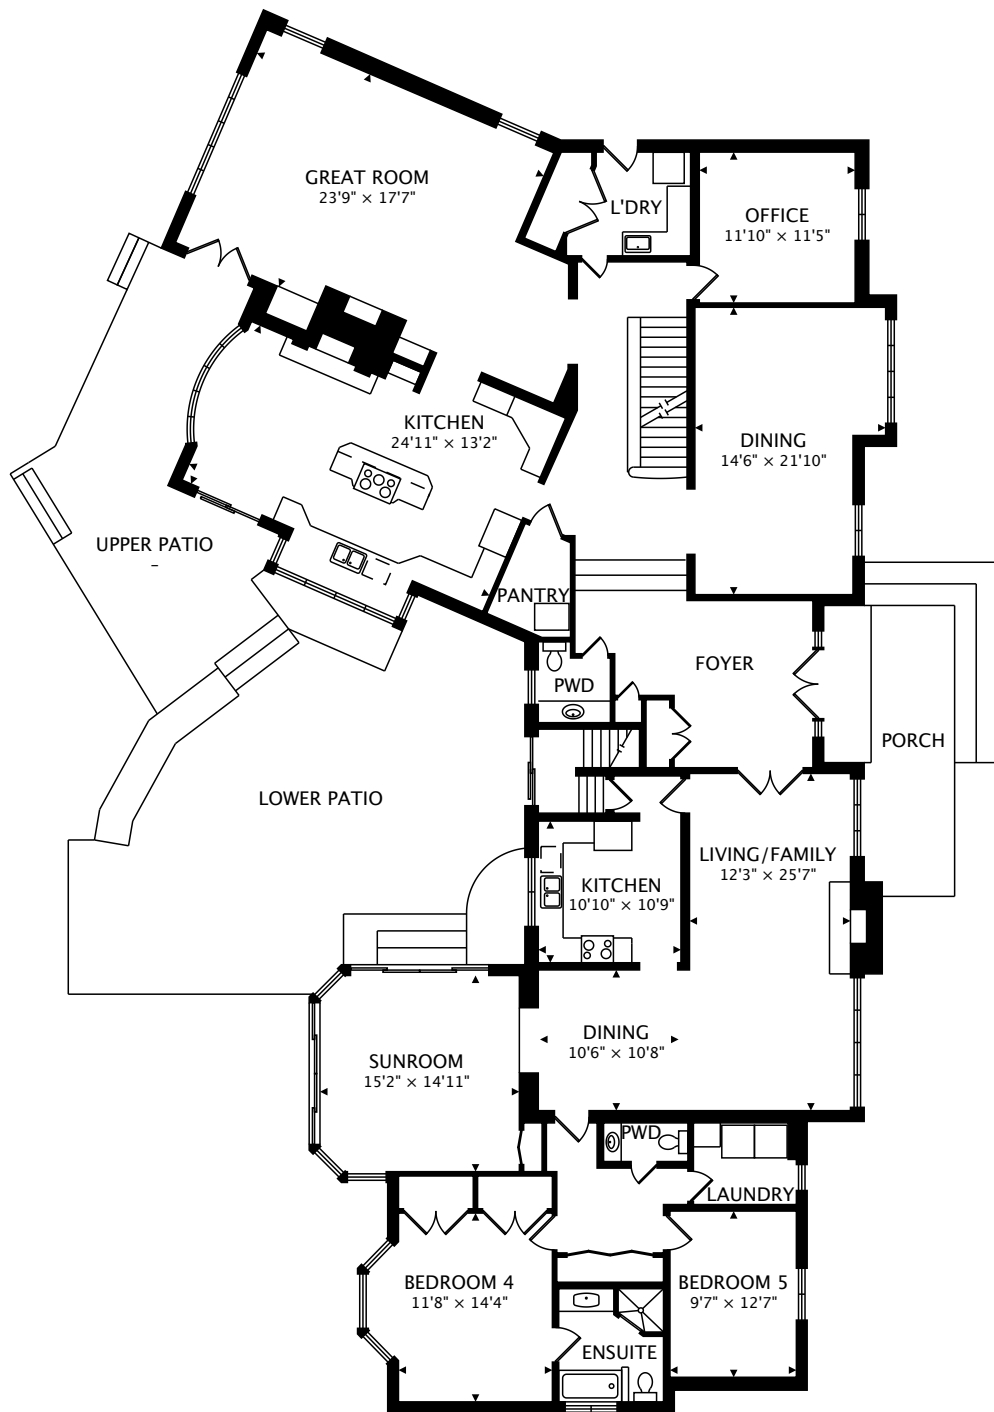

19 LORRAINE GARDENS

ETOBICOKE, ON M9B 4Z5

MAIN
3833 sq ft

TOTAL
5230 sq ft + 3622 sq ft BELOW GRADE

CAPTURED ON: 15 NOV 2017

DIMENSIONS, AREAS, LAYOUTS AND DETAILS ARE APPROXIMATE AND SHOULD BE CONSIDERED ILLUSTRATIVE ONLY.

19 LORRAINE GARDENS

ETOBICOKE, ON M9B 4Z5

SECOND
1397 sq ft

TOTAL
5230 sq ft + 3622 sq ft BELOW GRADE

CAPTURED ON: 15 NOV 2017
DIMENSIONS, AREAS, LAYOUTS AND DETAILS ARE APPROXIMATE
AND SHOULD BE CONSIDERED ILLUSTRATIVE ONLY.

19 LORRAINE GARDENS

ETOBICOKE, ON M9B 4Z5

LOWER
3622 sq ft BELOW GRADE

TOTAL
5230 sq ft + 3622 sq ft BELOW GRADE

CAPTURED ON: 15 NOV 2017
DIMENSIONS, AREAS, LAYOUTS AND DETAILS ARE APPROXIMATE
AND SHOULD BE CONSIDERED ILLUSTRATIVE ONLY.