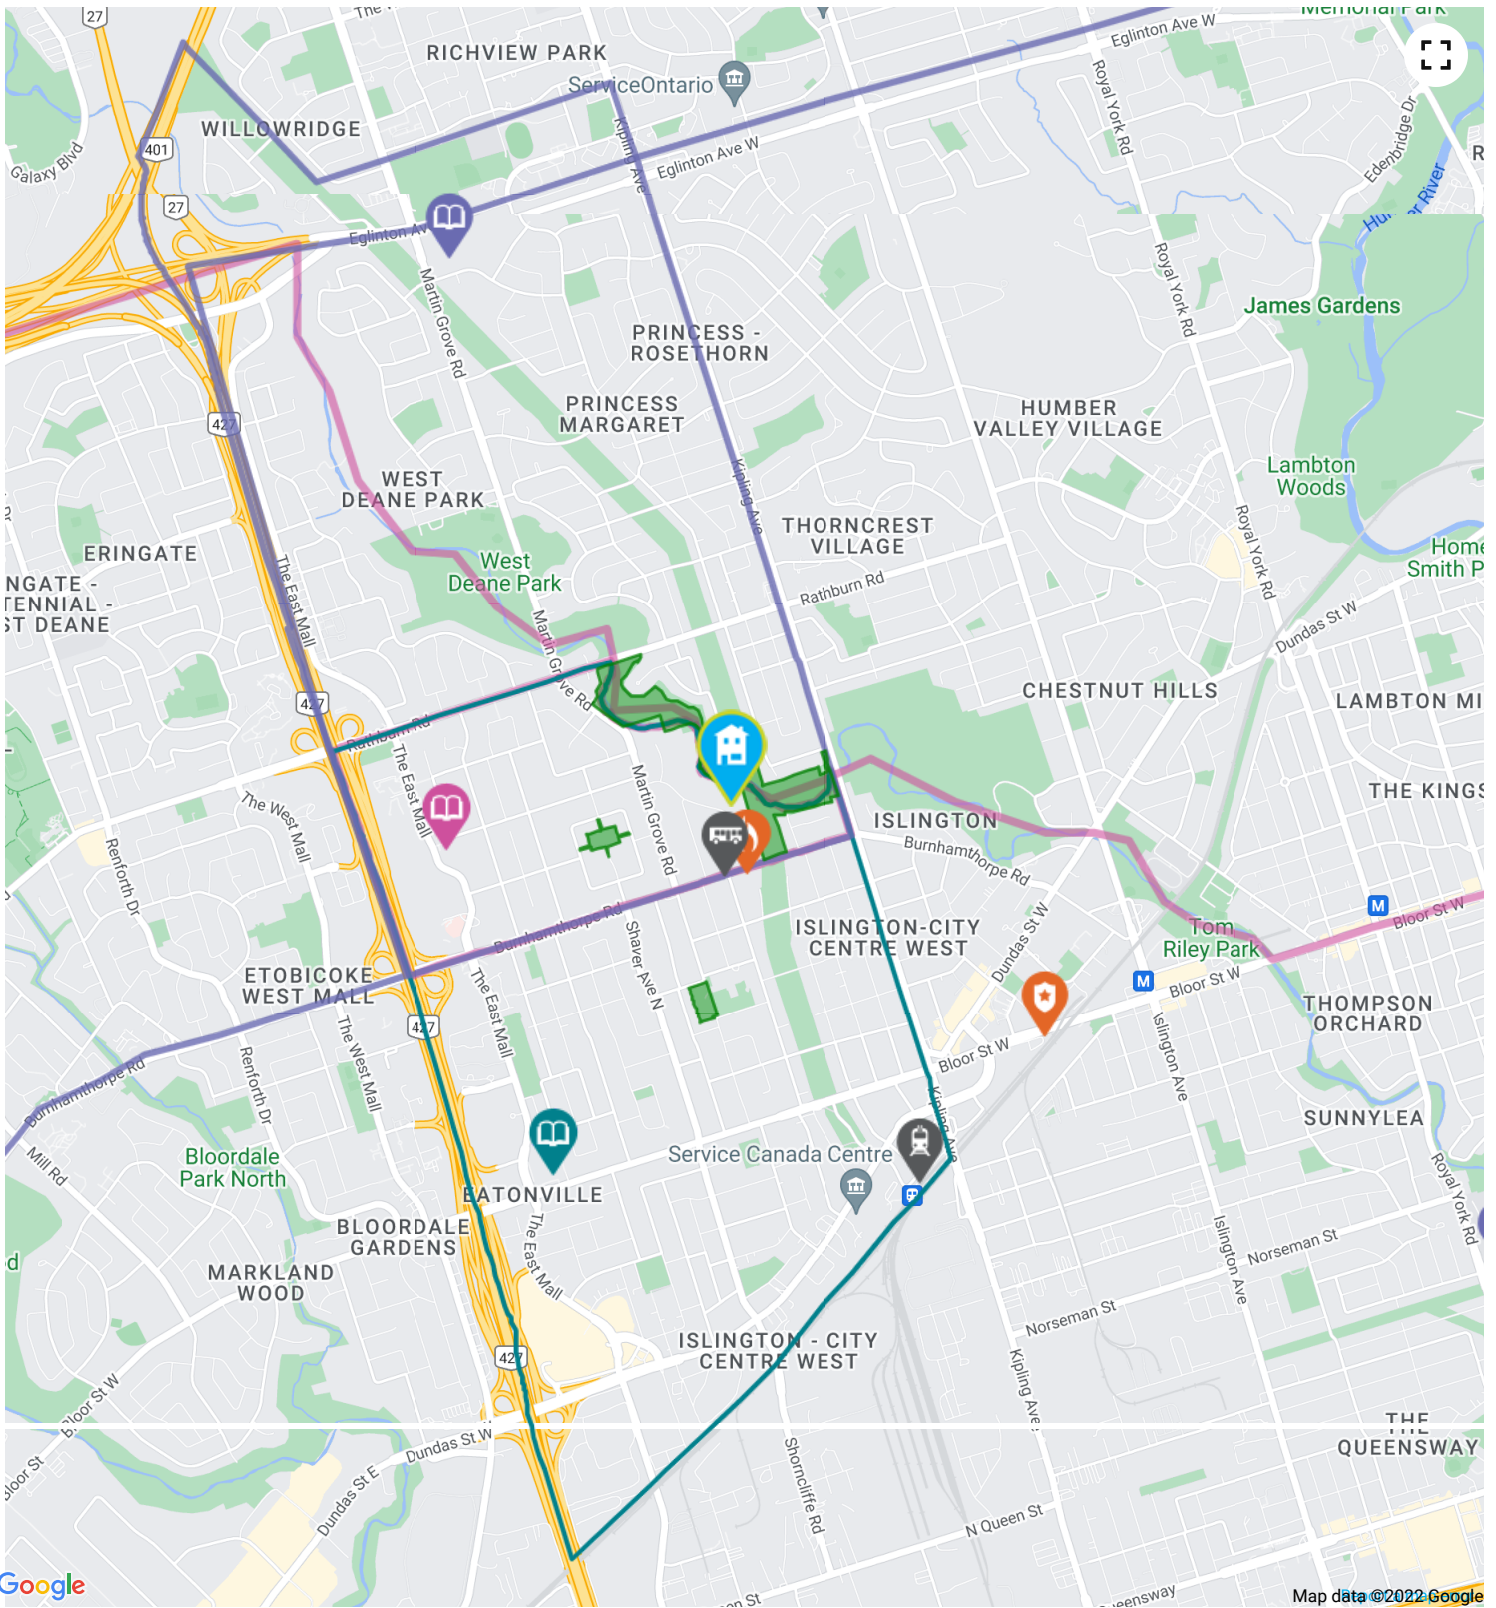

Elementary Schools	Middle Schools	High Schools	Transit	Safety
Elementary Attendance Zone	Middle Attendance Zone	High Attendance Zone	Parks	Convenience