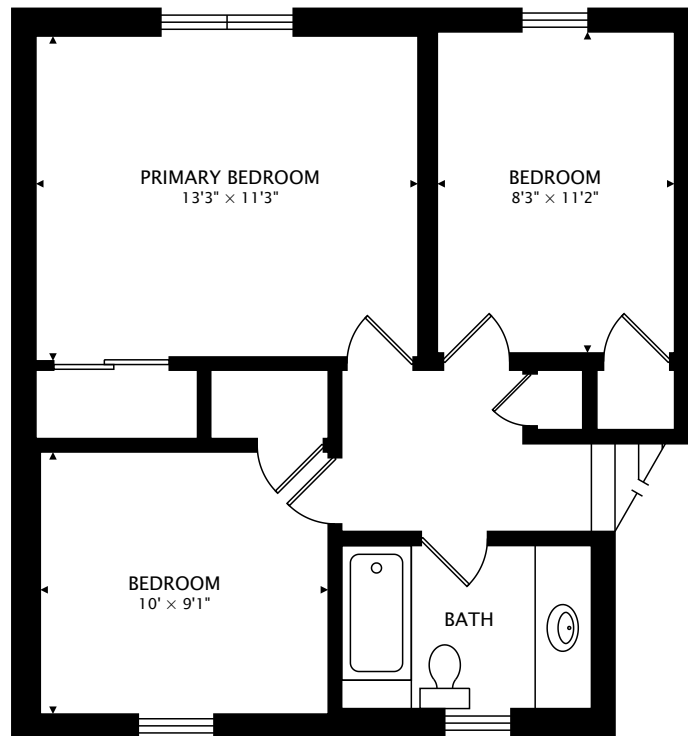

TOTAL
1392 sq ft + 981 sq ft BELOW GRADE

SECOND
572 sq ft

TOTAL

1392 sq ft + 981 sq ft BELOW GRADE

David Bradica
Broker of Record
Keller Williams Real Estate Associates - Bradica Group, Brokerage
D: 905-766-3494
clientcare@davidbradica.com
<http://www.davidbradica.com/>

LOWER
981 sq ft BELOW GRADE

TOTAL
1392 sq ft + 981 sq ft BELOW GRADE