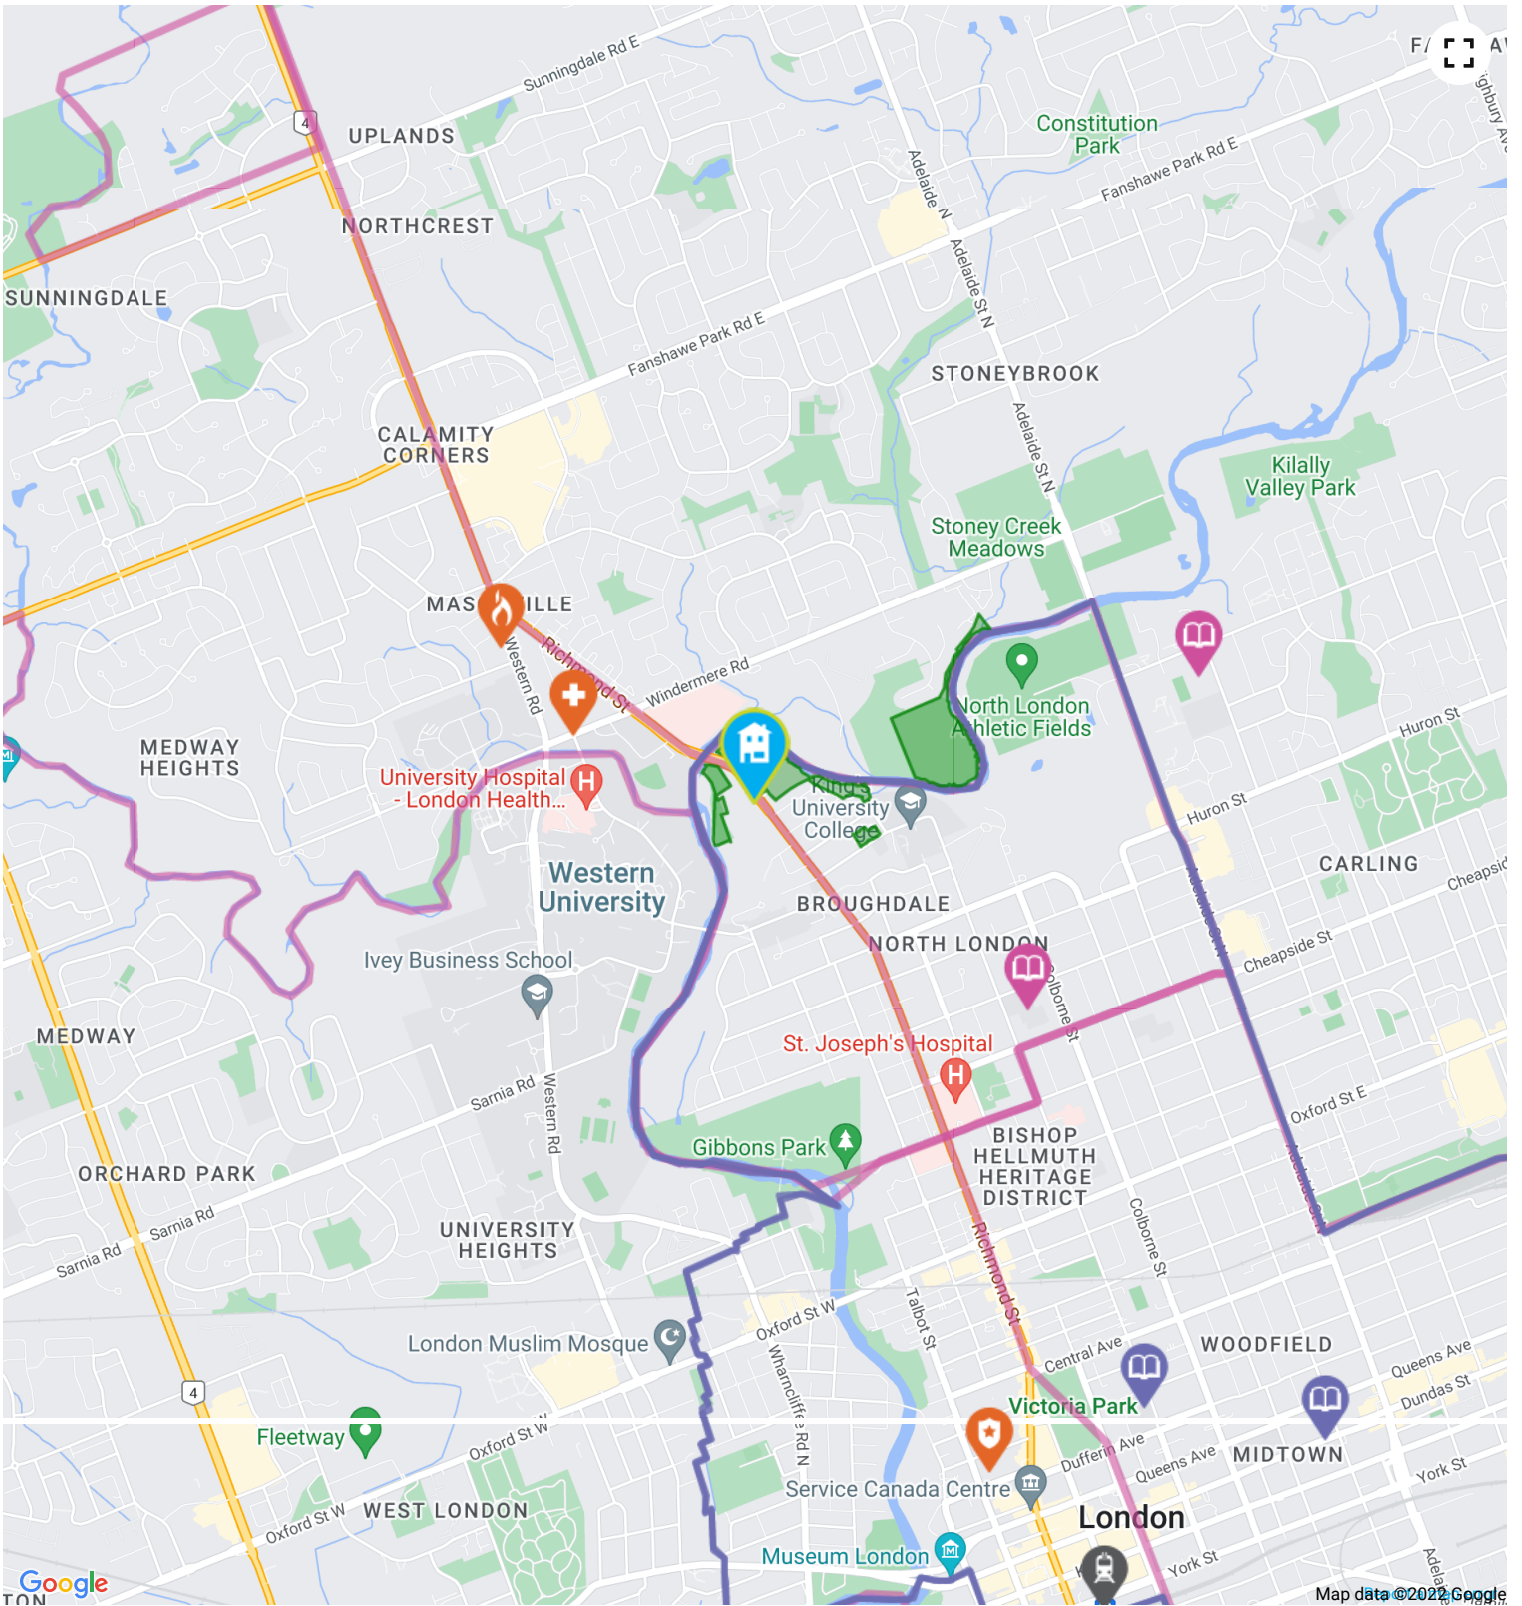

Elementary Schools	Middle Schools	High Schools	Transit	Safety
Elementary Attendance Zone	Middle Attendance Zone	High Attendance Zone	Parks	Convenience