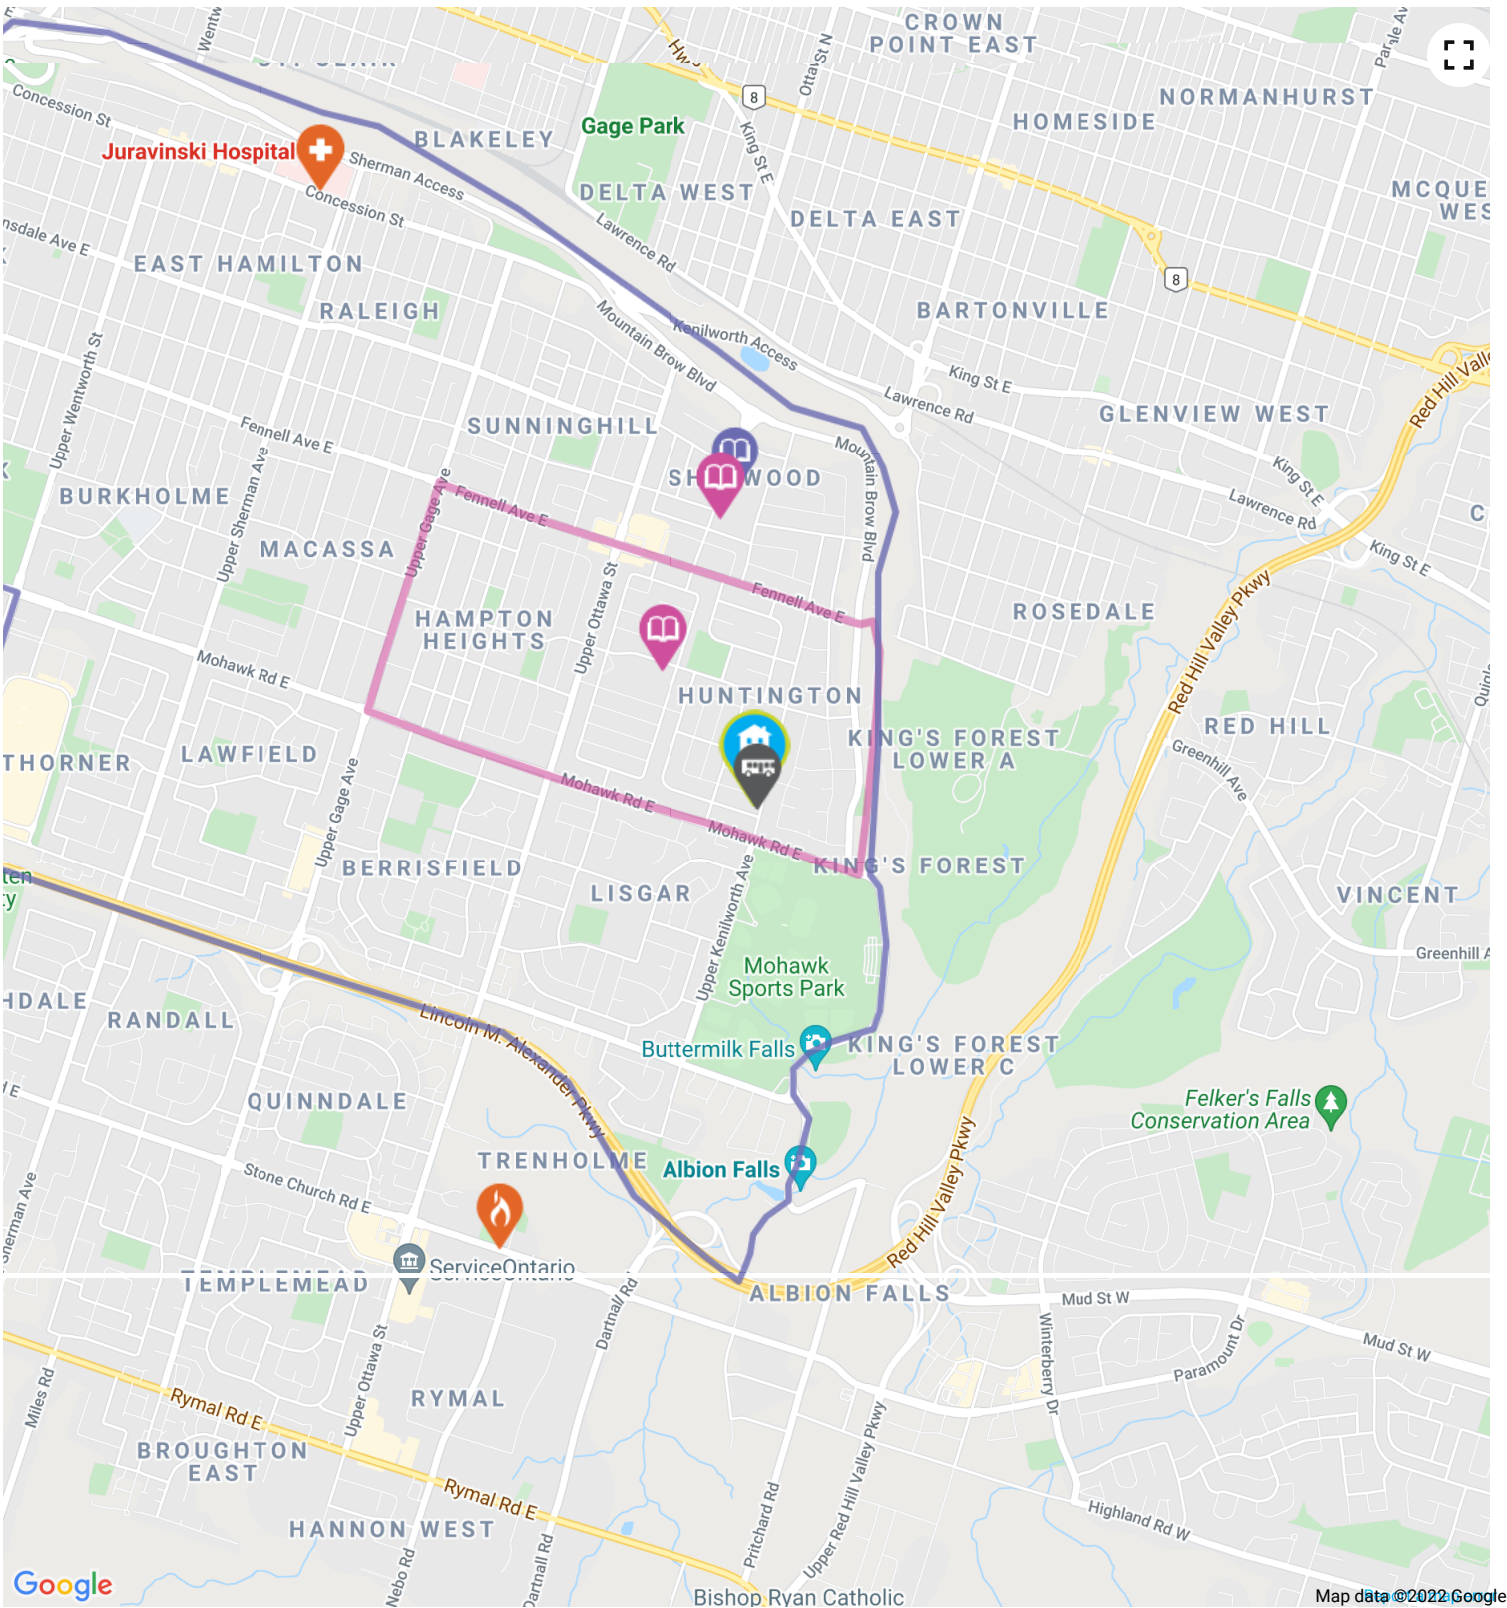

## Husky about a 15 minute walk - 1.1 KM away

**Address** 965 Upper Ottawa St, Hamilton, ON, L8T 4V9

## Tim Hortons about a 16 minute walk - 1.2 KM away

**Address** 969 Upper Ottawa St, Hamilton, ON, L8T 4V9

## Curves

1.9 KM away

**Address** 1000 Upper Gage Ave, Hamilton, ON, L8V 4R5

-  Elementary Schools
-  Middle Schools
-  High Schools
-  Transit
-  Safety
-  Elementary Attendance Zone
-  Middle Attendance Zone
-  High Attendance Zone
-  Parks
-  Convenience