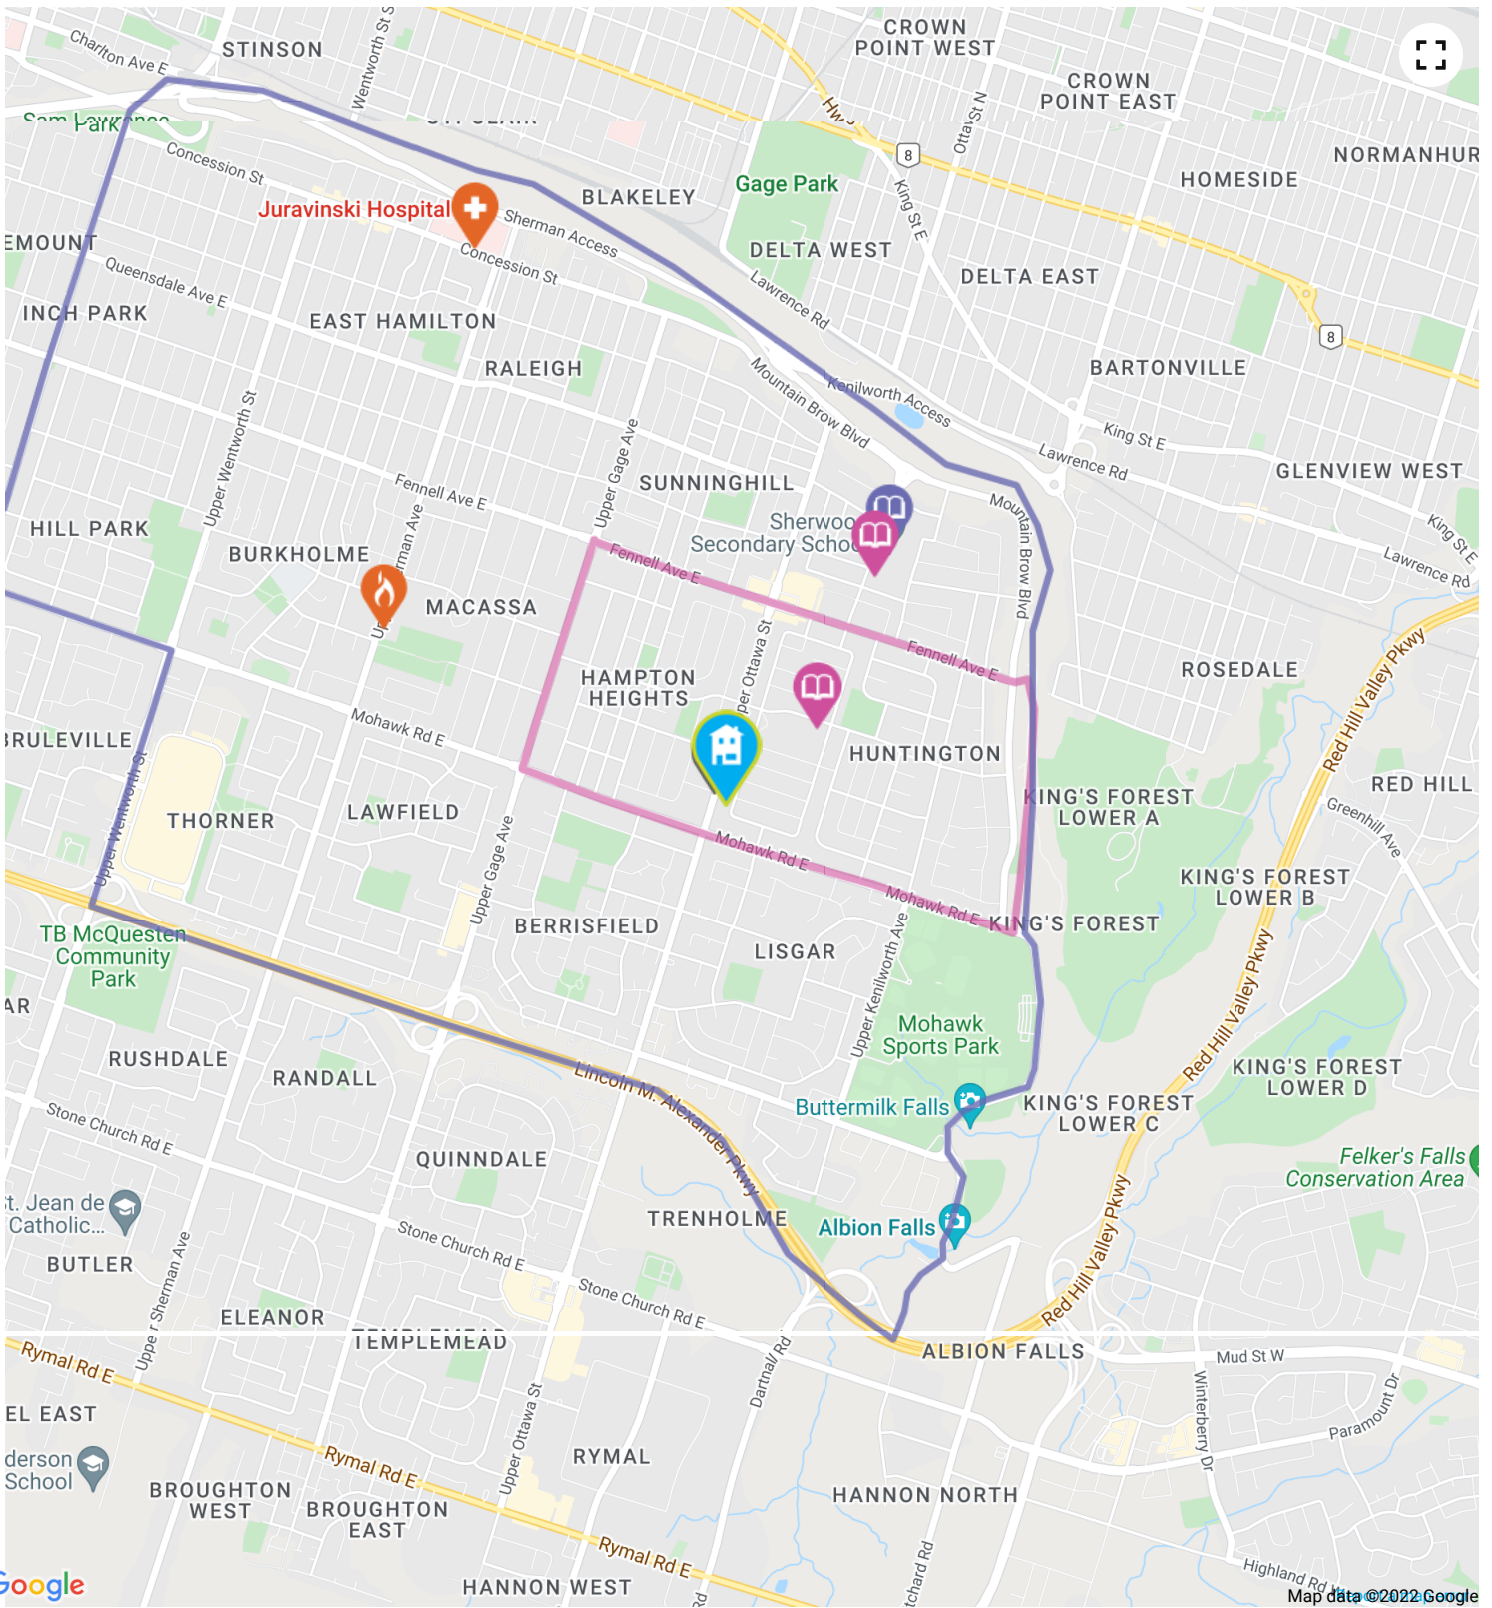

Google

Map data ©2022 Google

Elementary Schools	Middle Schools	High Schools	Transit	Safety
Elementary Attendance Zone	Middle Attendance Zone	High Attendance Zone	Parks	Convenience

HoodQ