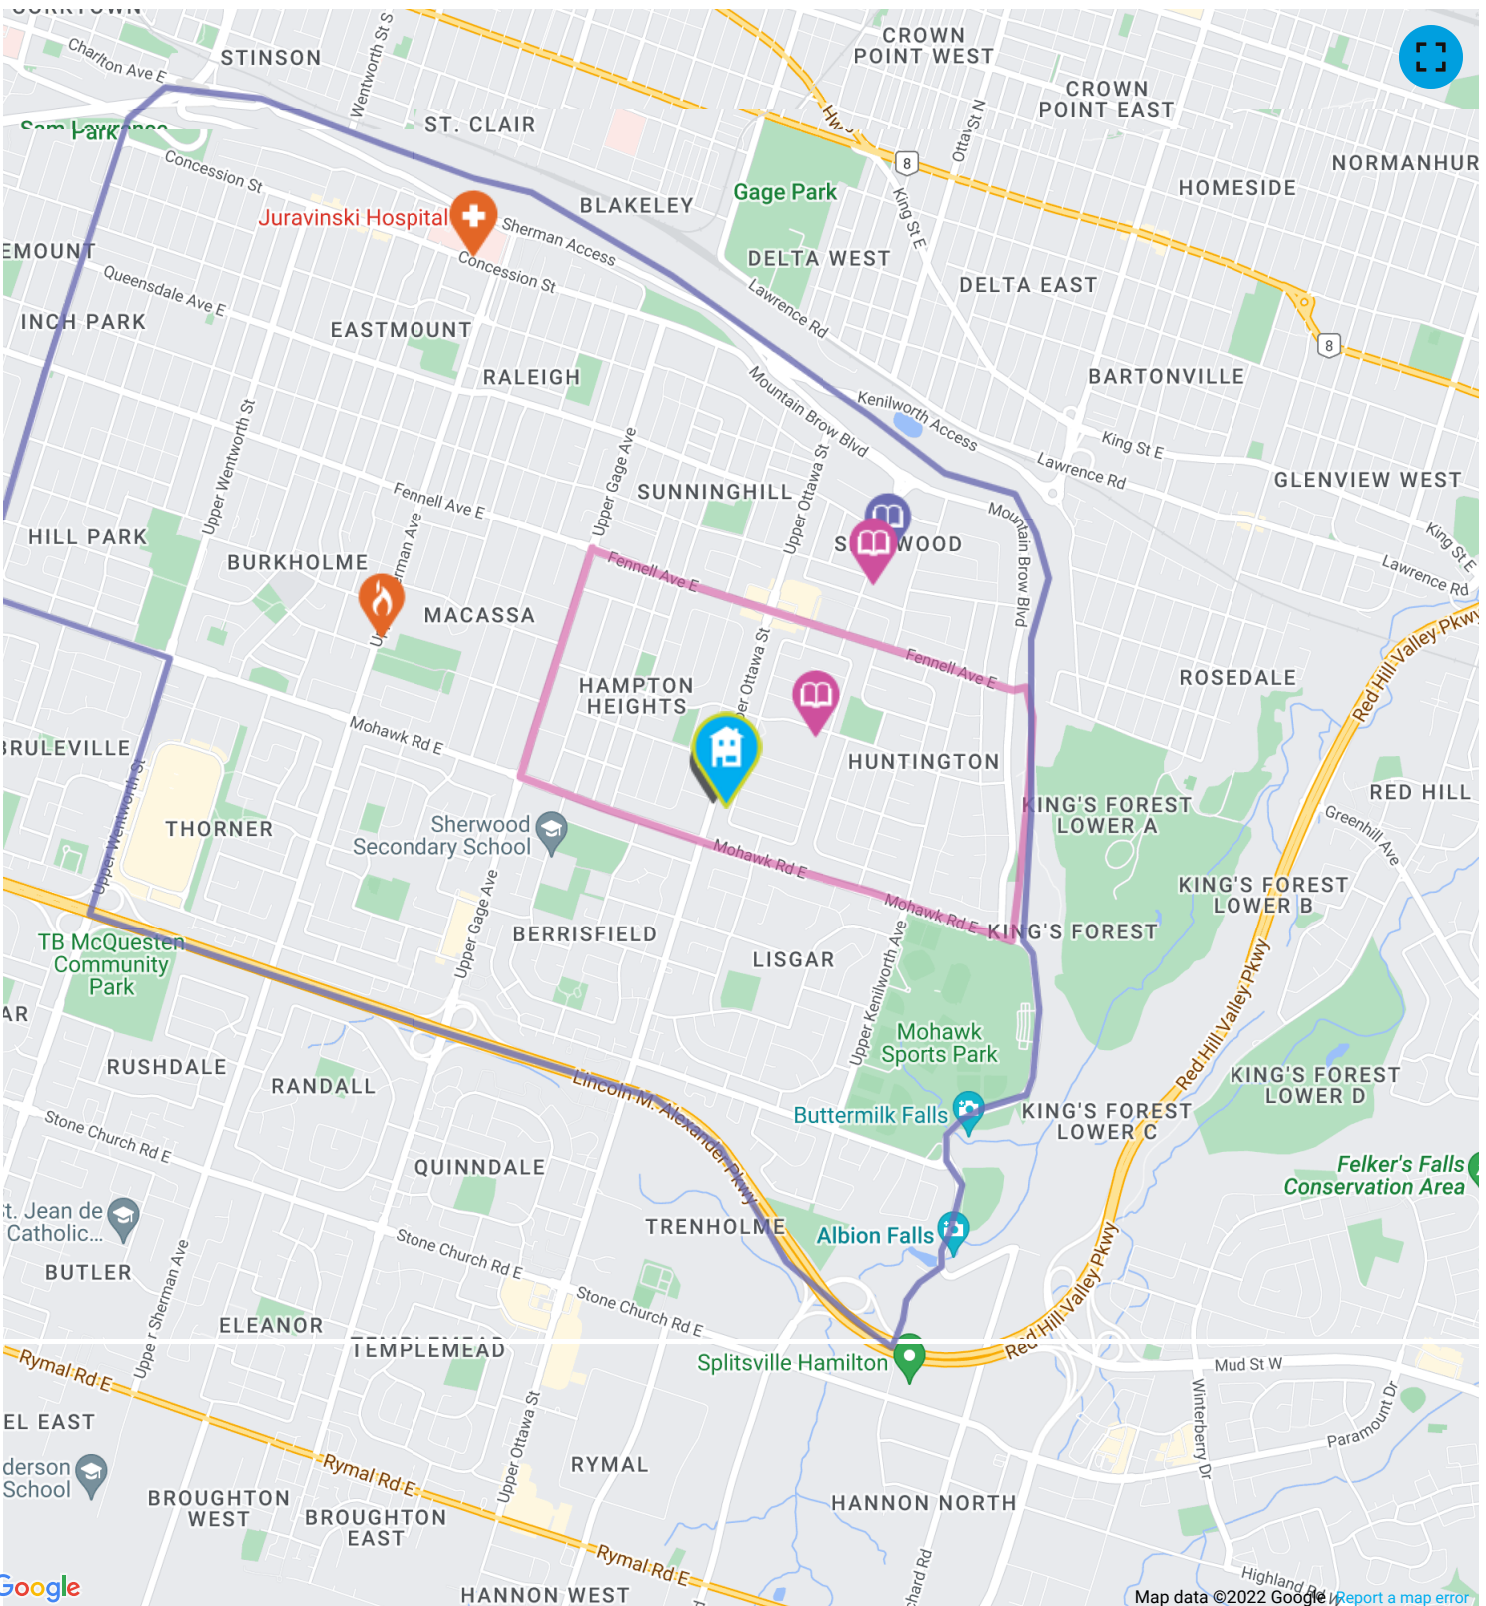

Google

Map data ©2022 Google [Report a map error](#)

- Elementary Schools
- Middle Schools
- High Schools
- Transit
- Safety

- Elementary Attendance Zone
- Middle Attendance Zone
- High Attendance Zone
- Parks
- Convenience